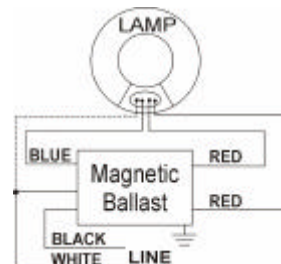

DESCRIPTION

CATALOG: ERSFC-122-TP	STARTING METHOD: Rapid Start	INPUT VOLTAGE: 120 V~	OCV: 205 V~	FREQUENCY: 60 Hz
BALLAST TYPE: Normal Power Factor	CLASS: P	TYPE: 1 outdoor	LAMP CONNECTION: Series	SOUND RATED: A
NO PCB'S				

ELECTRICAL CHARACTERISTICS

LAMP TYPE	NUMBER OF LAMPS	LAMP WATTS	MIN. START TEMP. (°F/°C)	INPUT WATTS (Watts)	INPUT CURRENT (Amps)	BALLAST FACTOR	B.E.F.	P.F.	THD %	LAMP CREST FACTOR
FC8T9	1	22	50/10	29	0.63	0.68	2.344	0.40	14	1.5

PHYSICAL CHARACTERISTICS

	CASE DIMENSIONS						
	UNITS	M1	M2	M3	W	L	H
	INCHES	N / A	6.0	5.275	1.937	6.5	1.375
	TOL(+/-)	0.010	0.010	0.010	0.050	0.050	0.150
	MM	N / A	153	134	49	165	35
	TOL(+/-)	0.25	0.25	0.25	1.30	1.30	3.80
LEAD LENGTH							
UNITS	BLACK	WHITE	RED	BLUE	YELLOW		
INCHES	12	30	36	30			
TOL(+/-)	3/8	3/8	3/8	3/8			
MM	304	762	914	762			
TOL(+/-)	10	10	10	10			

CARTON CHARACTERISTICS

UNITS/CARTON 16	CARTON/LAYER 12	# OF LAYERS 5	UNITS PALLET 960	PIECE WEIGHT 2.3 lbs	CARTON WEIGHT 38 lbs	PALLET WEIGHT 2 315 lbs
CARTON PALLET 60	CARTON DIMENSIONS 12" x 12" x 4"		PALLET DIMENSIONS 40" x 48" x 7"		PALLET DIMENSIONS LOADED , INCLUDING WOOD PALLET 40" x 48" x 28"	

MISC.

CARTON LABEL	ELECTRICAL DIAGRAM