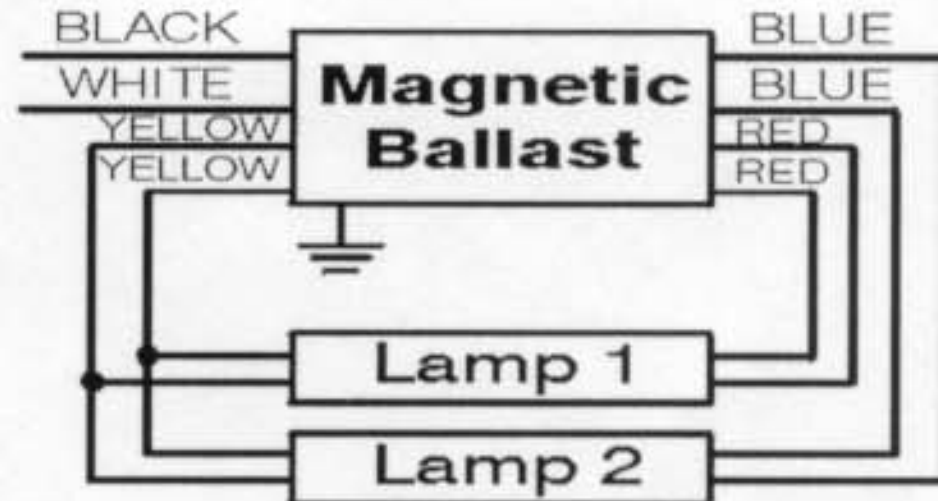

ISB SOLA BASIC

REV. "A"

FLUORESCENT BALLAST SPECIFICATIONS

DESCRIPTION

CATALOG ERSF-240-TP	TYPE Normal Power Factor	STARTING METHOD Rapid Start	NUMBER OF LAMPS 2	LAMP TYPE F40T12

ELECTRICAL CHARACTERISTICS

INPUT VOLTAGE 120v	LAMP WATTS 40w	INPUT POWER 66w	INPUT CURRENT 0.79 A	OCV 285v	PF NPF	FREQUENCY 60 Hz	SOUND RATED A
MIN START TEMP 50°F / 10°C	CLASS P	TYPE 1 outdoor	BALLAST FACTOR 0.52	BEF 0.7878	THD 20%	NO PCB'S	

PHYSICAL CHARACTERISTICS

	CASE DIMENSIONS						
	UNITS	M1	M2	M3	W	L	H
	INCHES	1.687	6.00	5.440	2.375	6.560	1.500
	TOL(+/-)	0.010	0.010	0.010	0.050	0.050	0.050
	MM	43	152	138	60	166	38
	TOL(+/-)	0.25	0.25	0.25	1.30	1.30	1.30
LEAD LENGTH							
UNITS	BLACK	WHITE	RED	BLUE	YELLOW		
INCHES	22	22	26	26	36		
TOL(+/-)	3/8	3/8	3/8	3/8	3/8		
MM	559	559	600	600	914		
TOL(+/-)	10	10	10	10	10		

CARTON CHARACTERISTICS

UNITS/CARTON 16	CARTONS/LAYER 12	# OF LAYERS 4	UNITS/PALLET 768	PIECE WEIGHT 2.9 lbs	CARTON WEIGHT 47 lbs	PALLET WEIGHT 2,292 lbs
CARTONS/PALLET 48	CARTON DIMENSIONS 12" x 12" x 4"	PALLET DIMENSIONS 40" x 48" x 7"	PALLET DIMENSIONS LOADED INCLUDING WOOD PALLET 40" x 48" x 24"			

CARTON LABEL

ELECTRICAL DIAGRAM

PRODUCT LABEL

SOLA

120 VOLT 0.79 AMP 285 OCV 60 HZ RAPID START BALLAST

FOR 2-F40T12 or 2-FC15T9 **ERSF-240-TP**

SOUND RATED **A** CLASS P TYPE 1 OUTDOOR

2 YEAR WARRANTY

MINIMUM 10°C MADE IN MEXICO

GROUND BALLAST CASE MOUNT LAMPS WITHIN 12" OF GROUNDED METAL REFLECTOR

Lighting and Power Source
2707 Realty Road, Suite 110
Carrollton, TX 75006
Tel: (888) 385-4448
Fax: (972) 418-5858