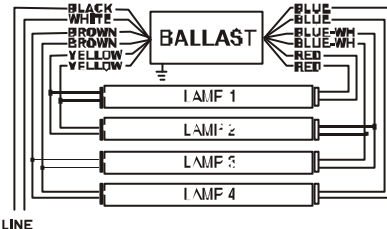

PHYSICAL CHARACTERISTICS

	CASE DIMENSIONS						
	UNITS	M1	M2	M3	W	L	H
	INCHES	2.0	18.625	18.00	3.187	19.120	2.655
	TOL(+/-)	0.010	0.010	0.010	0.050	0.050	0.050
	MM	51	473	457	81	487	67
	TOL(+/-)	0.25	0.25	0.25	1.30	1.30	1.30
LEAD LENGTH							
UNITS	BLACK	WHITE	RED	BLUE	YELLOW	BLUE/WH	BROWN
INCHES	24	24	80	80	75	54	75
TOL(+/-)	3/8	3/8	3/8	3/8	3/8	3/8	3/8
MM	610	610	2032	2032	1905	1372	1905
TOL(+/-)	10	10	10	10	10	10	10

MISC.

*Will operate any 2, 3 or 4 T12/HO(800 mA) lamp combinations provided the total lamp length is not less than 20ft. nor more than 40ft.. See product label for further wiring instructions. White Painted Can.

CARTON LABEL

ELECTRICAL DIAGRAM

PRODUCT LABEL

120 VOLT **4.02 AMP** **650 OCV** **60 HZ**

For Any 2, 3 or 4 T12/RS/HO(800mA) Lamp Combination
Provided Total Lamp Length of each circuit (A) and circuit (B) is not less than 10 ft. nor more than 20 ft.
Circuit "A" consists of Lamp 1, 2
Circuit "B" consists of Lamp 3, 4