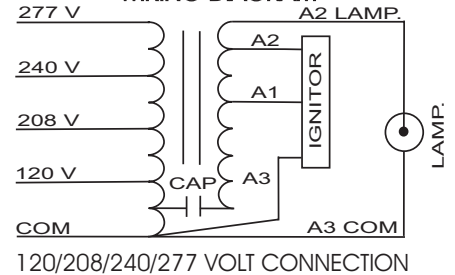

### BRACKET

CORE & COIL  
MOUNTING BRACKET

**KB47**  
Mounting bracket for  
Core & Coil Ballasts  
(2 brackets with thru bolts)

**C-01**  
MOUNTING CLIP for round  
case (Furnished as standard  
with B suffix ballast)

### WIRING DIAGRAM