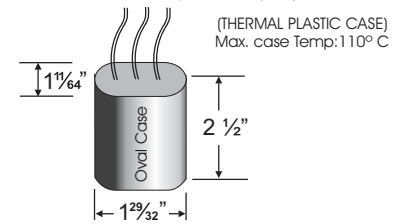

IGNITOR 356-AS-7.9

Ballast to Lamp Distance (BTL): 5 feet