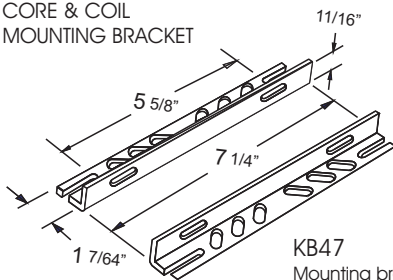

BRACKET

CORE & COIL
MOUNTING BRACKET

KB47
Mounting bracket for
Core & Coil Ballasts
(2 brackets with thru bolts)

C-01
MOUNTING CLIP for round
case (Furnished as standard
with B suffix ballast)

I-01
MOUNTING CLIP for oval
case (Furnished as standard
with B suffix ballast)