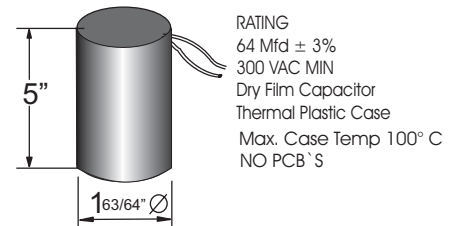

CATALOG NUMBER: E-SCA00W600 FOR ONE 600 WATT, S106 HIGH PRESSURE SODIUM LAMP

Line Voltage	120/208/240/277V
Regulation	
Line Volts	+/-10%
Lamp Watts	WITHIN TRAPEZOID
Frequency	60 Hz
Circuit Type	CWA
Power Factor (min)	90%
Insulation Class	H(180°)
Min. Ambient Starting Temp.	-40° F or -40° C

Line Voltage (Volts)	120	208	240	277
Line Current (Amps)				
Operating	5.50	3.30	2.90	2.50
Open Circuit	3.95	2.30	2.0	1.80
Starting	4.70	2.80	2.45	2.10
Input Watts (W)	670	670	670	670
Open Circuit Voltage (V)	220	220	220	220
Drop Out Voltage (V)	65	110	130	150
UL(1029) Bench Top Rise	A	A	A	A
Recommended Fuse (Amps)	15	9	8	7
HIGH POTENTIAL TEST (VOLTS)				
1Minute	2000			
2 Seconds	2500			
Open Circuit Voltage Test(volts)	195-235			
Short-Circuit Current Test (Amps)				
Secondary Current	7.4 - 8.6			
Input Current (Amps)				
	3.10 - 4.25	1.82 - 2.50	1.50 - 2.15	1.30 - 1.85

CORE AND COIL

Dimension A (inches)	3.20
Dimension B (inches)	5.20
Weight (Lbs)	25.00
Lead Lengths (inches)	12

CAPACITOR

IGNITOR 356-AS-7.9

Ballast to Lamp Distance (BTL): 5 feet

BRACKET

CORE & COIL
MOUNTING BRACKET

KB47
Mounting bracket for
Core & Coil Ballasts
(2 brackets with thru bolts)

C-01
MOUNTING CLIP for round
case (Furnished as standard
with B suffix ballast)

I-01
MOUNTING CLIP for oval
case (Furnished as standard
with B suffix ballast)

WIRING DIAGRAM

ORDERING INFORMATION

*** Add proper suffix to catalog number when ordering as indicated below:
No suffix = Core and Coil Only
B= Core and Coil, and Bracket
C=Core and Coil, and Capacitor
BC=Core and Coil, Capacitor and Bracket

Data is based upon tests performed by Industrias Sola Basic in a controlled environment and representative of relative performance. Actual Performance can vary depending on operating conditions. Specifications are subject to change without notice.