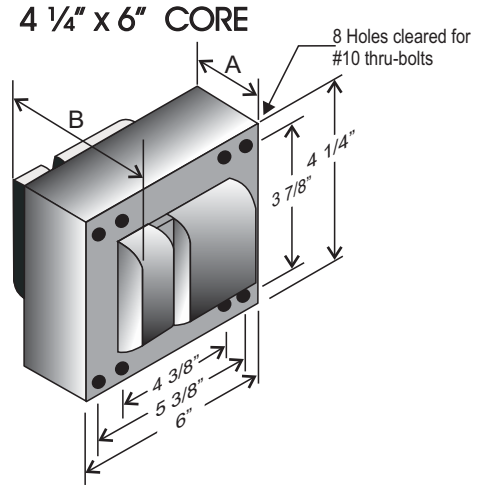

## CATALOG NUMBER: E-SCA00W600 FOR ONE 600 WATT, S106 HIGH PRESSURE SODIUM LAMP

Line Voltage	120/208/240/277V
Regulation	
Line Volts	+/-10%
Lamp Watts	WITHIN TRAPEZOID
Frequency	60 Hz
Circuit Type	CWA
Power Factor (min)	90%
Insulation Class	H(180°)
Min. Ambient Starting Temp.	-40° F or -40° C

### CORE AND COIL

Dimension A (inches)	3.20
Dimension B (inches)	5.20
Weight (Lbs)	25.00
Lead Lengths (inches)	12