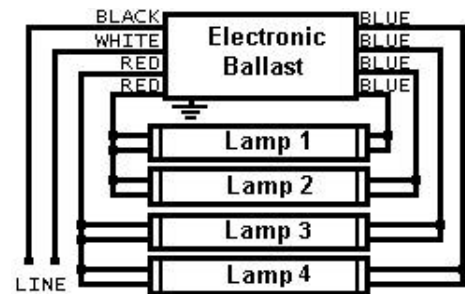

ISB SOLA BASIC®

REV: "A"

FLUORESCENT BALLAST SPECIFICATIONS

DESCRIPTION

CATALOG E-758-F-432	TYPE Electronic	STARTING METHOD Instant Start	NUMBER OF LAMPS 4	LAMP TYPE F17T8, F25T8, F32T8, F32T8/U

ELECTRICAL CHARACTERISTICS

INPUT VOLTAGE 120v	LAMP WATTS 17/25/32/31w	INPUT WATTS 108w	INPUT CURRENT 0.93A	OCV 630v	PF >0.96	FREQUENCY 60 Hz	SOUND RATED A
MIN START TEMP 32°F/0°C	CLASS P	TYPE 1 outdoor	BALLAST FACTOR 0.86	BEF 0.796	THD (1) <25%	NO PCB'S	

(1) THD <30 FOR 4-F17T8

PHYSICAL CHARACTERISTICS

	CASE DIMENSIONS								
	UNITS	M1	M2	M3	W	L	H		
	INCHES	1.687	8.906	8.344	2.375	9.500	1.500		
	TOL(+/-)	0.010	0.010	0.010	0.050	0.050	0.050		
	MM	43	226	212	60	241	38		
	TOL(+/-)	0.25	0.25	0.25	1.30	1.30	1.30		
	LEAD LENGTH								
	UNITS	BLACK	WHITE	RED	RED	BLUE	BLUE	BLUE	BLUE
	INCHES	22	22	43	43	34	34	34	34
	TOL(+/-)	3/8	3/8	3/8	3/8	3/8	3/8	3/8	3/8
MM	559	559	1092	1092	863	863	863	863	
TOL(+/-)	10	10	10	10	10	10	10	10	

CARTON CHARACTERISTICS

UNITS/CARTON 10	CARTONS/LAYER 12+6	# OF LAYERS 7+1	UNITS/PALLET 900	PIECE WEIGHT 2.7 lbs	CARTON WEIGHT 28 lbs	PALLET WEIGHT 2,597 lbs
CARTONS/PALLET 90	CARTON DIMENSIONS 12" x 12" x 4"	PALLET DIMENSIONS 40" x 48" x 7"	PALLET DIMENSIONS LOADED, INCLUDING WOOD PALLET 40" x 48" x 40"			

CARTON LABEL

ELECTRICAL DIAGRAM

PRODUCT LABEL

120 V- 0.93 A 630 OCV 60 Hz <25 THD VOLTAGE TO GROUND <800 V- FOR 4-F32T8 OR 4-F32T8/U OR 4-F25T8 OR 4-F17T8 *THD <30 FOR 4-F17T8 SOUND RATED A 5 YEAR WARRANTY	INSTANT START ELECTRONIC BALLAST E-758-F-432 HIGH POWER FACTOR MINIMUM 0°C MADE IN MEXICO	CLASS P INHERENT THERMAL PROTECTION TYPE 1 OUT DOOR	CAUTION: HAZARDOUS VOLTAGE. DISCONNECT LINE VOLTAGE BEFORE REPLACING OR REPAIRING.

Lighting and Power Source
2707 Realty Road, Suite 110
Carrollton, TX 75006
Tel: (888) 385-4448
Fax: (972) 418-5858