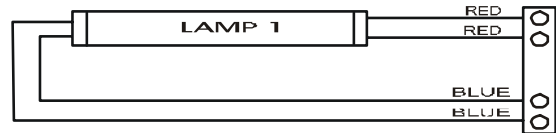

DESCRIPTION

CATALOG: E-725-U-180-R1	BALLAST TYPE: Electronic	STARTING METHOD: Programmed Rapid Start	NUMBER OF LAMPS - LAMP TYPE: 1 F80W T5

ELECTRICAL CHARACTERISTICS

INPUT VOLTAGE: 120 – 277 V~ +/- 10%	LAMP WATTS: 80 W	INPUT WATTS: 80 to 95 W	INPUT CURRENT: 0,690 – 0,300 A	OCV: 900 V~ Min	PF: > 0,98	FREQUENCY: 50 / 60 Hz	SOUND RATED: A
MIN START TEMP: 32°F / 0°C	CLASS: P	TYPE: 1 outdoor	BALLAST FACTOR: 90%	BEF: 1,1	LAMP CONNECTION: Serie	THD (1): < 15 %	NO PCB'S

PHYSICAL CHARACTERISTICS

	CASE DIMENSIONS						
	UNITS	M1	M2	M3	W	L	H
	INCHES TOL(+/-)	N/A	16,0625 0,0125	16,375 0,0125	1,1875 0,0125	16,5 0,0125	1,125 0,0125
	MM TOL(+/-)	N/A	407,9 0,31	415,9 0,31	30,2 0,31	419,1 0,31	28,6 0,31
	LEAD LENGTH						
	UNITS	BLACK	WHITE	RED	BLUE	BLUE	
INCHES TOL(+/-)	N/A	N/A	N/A	N/A	N/A		
MM TOL(+/-)	N/A	N/A	N/A	N/A	N/A		

CARTON CHARACTERISTICS

UNITS/CARTON 10	CARTONS/LAYER 14	# OF LAYERS 10	UNITS/PALLET 1400	PIECE WEIGHT 0,57 Kg.	CARTON WEIGHT 5,9 Kg.	PALLET WEIGHT 848 Kg.
CARTONS/PALLET 140	CARTON DIMENSIONS 44,5 x 17,3 x 7,5 cm.		PALLET DIMENSIONS 8,8 x 121,1 x 75,1 cm.		PALLET DIMENSIONS LOADED , INCLUDING WOOD PALLET 101,6 x 121,9 x 76,2 cm.	

MISC.

CARTON LABEL

ISB SOLA BASIC

CAT. E-725-U-180-R1 FOR: 1 LAMP F80T5

VOLTAGE 120/277   0,690/0,300 A

50/60 Hz   UNIT 10

PROGRAMMED RAPID START ELECTRONIC BALLAST

ISO 9001:2000

UL LISTED 5P 49   CSA   QMI   MADE IN MEXICO

851-08348E

ELECTRICAL DIAGRAM

PRODUCT LABEL

SOLA

PROGRAMMED RAPID START ELECTRONIC BALLAST

E-725-U-180-R1

CLASS P INHERENT THERMAL PROTECTION TYPE 1 OUTDOOR

5 YEAR WARRANTY   SOUND RATED: A

NO PCB'S   MINIMUM STARTING TEMPERATURE: -15°C (5°F)   EOL PROTECTION

GROUND BALLAST CASE MOUNT LAMP WITHIN 1/4" OF GROUNDING METAL REELECTOR PARTIAL IN ACCORDANCE WITH NATIONAL AND LOCAL ELECTRICAL CODES

CAUTION: HAZARDOUS VOLTAGE! DO NOT CONNECT LINE VOLTAGE TO THESE TERMINALS OR INSTALLATIONS. LAMP/PLUG RATINGS: 120 V-800 V

USE 18 AWG SOLID COPPER WIRE 600V RATED ONLY, STRIPPED TO 0,33"

UL LISTED 5 P 49

CSA EEV106469

ISO 9001:2000

QMI REGISTERED

Lighting and Power Source
2840 Keller Springs Road,
Suite 1102 & 1103
Carrollton, TX 75006 – 4832
Tel : (888) 385-4448
Fax : (972) 418-5858

Made in Mexico by Industrias Sola Basic S.A. de C.V.