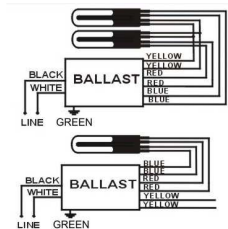

DESCRIPTION

CATALOG: E-724-U-226-M1-S	BALLAST TYPE: Electronic	STARTING METHOD: Programmed Rapid Start	NUMBER OF LAMPS - LAMP TYPE: (2) F26W, (1) F26W, (1) F42W, (1) F32W Triple or Quad T4, (2) F24/27W Long Twin Tube T5, (2) F21, (1) F28, (1) F38W 2D T5 (1) FC9 22W, (1) FC12 40W Circline T5

ELECTRICAL CHARACTERISTICS

INPUT VOLTAGE: 120 – 277 V~ +/- 10%	LAMP WATTS: 26/42/32/24/21 28/38/22/40W	INPUT WATTS: 25 to 55 W	INPUT CURRENT: 0,255 – 0,55 A	OCV: 425 V~ Min	PF: > 0,98	FREQUENCY: 50 / 60 Hz	SOUND RATED: A
MIN START TEMP: 32°F / 0°C	CLASS: P	TYPE: 1 outdoor	BALLAST FACTOR: 85%	BEF: 1.54	LAMP CONNECTION: Series	THD (1): < 10 %	NO PCB'S

(1) FOR 2-F26T4

PHYSICAL CHARACTERISTICS

	CASE DIMENSIONS						
	UNITS	M1	M2	M3	W	L	H
	INCHES TOL(+/-)	N/A	N/A	4,185 0,0125	2,425 0,0125	4,925 0,0125	1,050 0,0125
	MM TOL(+/-)	N/A	N/A	106,29 0,317	61,59 0,317	125,09 0,317	26,67 0,317
	LEAD LENGTH						
UNITS	BLACK	WHITE	RED	BLUE	BLUE		
INCHES TOL(+/-)	N/A	N/A	N/A	N/A	N/A		
MM TOL(+/-)	N/A	N/A	N/A	N/A	N/A		

CARTON CHARACTERISTICS

UNITS/CARTON 10	CARTONS/LAYER 22	# OF LAYERS 10	UNITS/PALLET 2200	PIECE WEIGHT 0,41lb	CARTON WEIGHT 4.38 lb	PALLET WEIGHT 1014 lb
CARTONS/PALLET 220	CARTON DIMENSIONS 5.31" x 13.58" x 2.55"		PALLET DIMENSIONS 40" x 48" x 5.9"		PALLET DIMENSIONS LOADED, INCLUDING WOOD PALLET 40"X48"X 35.43"	

MISC.

CARTON LABEL

PRODUCT LABEL

ELECTRICAL DIAGRAM

ISB LIGHTING & POWER SOURCE

2840 KELLER SPRINGS ROAD,
SUITES 1102 AND 1103
CARROLLTON, TX. 75006
U.S.A.
Tel. 972-416-4500
Fax. 972-418-5858

Data is based upon tests performed by Industrias Sola Basic in a controlled environment and representative of relative performance. Actual performance can vary depending on operating conditions. Specifications are subject to change without notice.

Made in Mexico by Industrias Sola Basic S.A. de C.V.